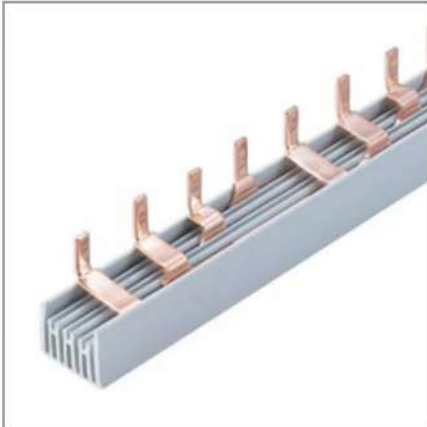

SWITCHGEAR ACCESSORIES

Supplementary components designed to enhance the functionality, safety, and reliability of electrical switchgear systems.

Comb Busbars

Made of 100% copper.
Available as Fork (U) type & Pin type.
From 1 pole to 4 poles.